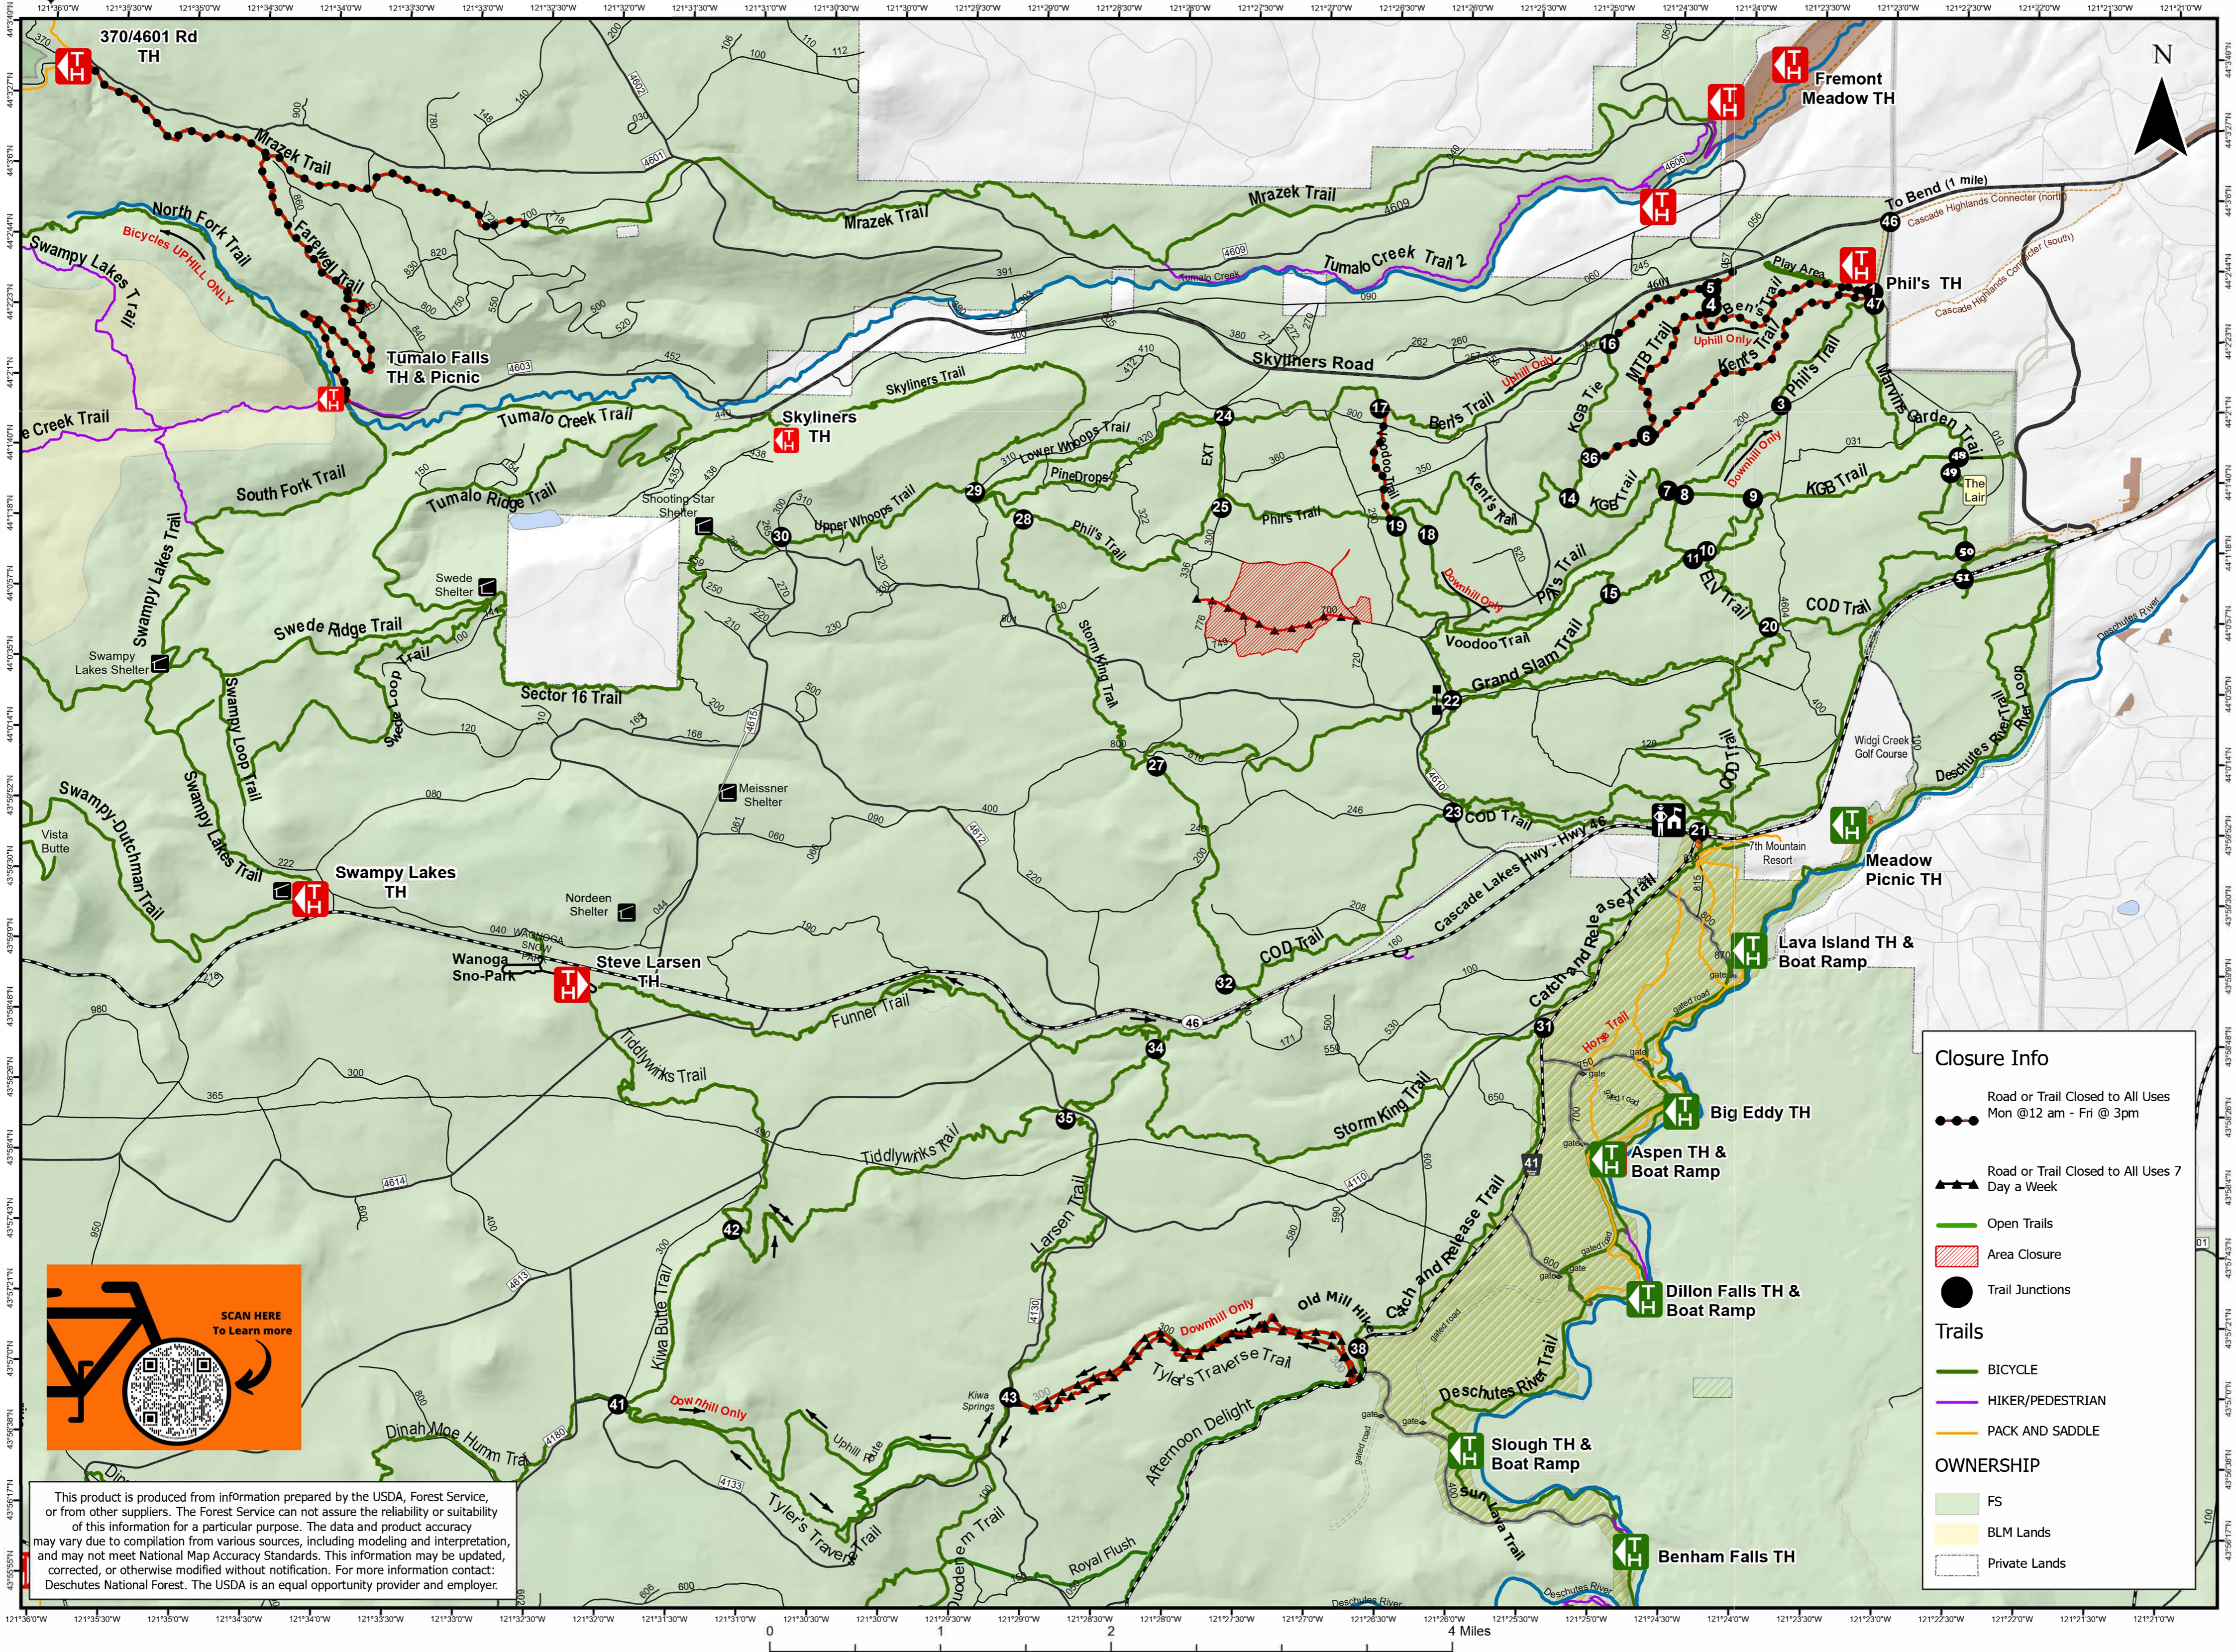

AREA, TRAIL, and ROAD CLOSURE INFORMATION

Updated 10/16/2023

Closure Info

- Road or Trail Closed to All Uses Mon @12 am - Fri @ 3pm
- Road or Trail Closed to All Uses 7 Day a Week
- Open Trails
- Area Closure
- Trail Junctions

Trails

- BICYCLE
- HIKER/PEDESTRIAN
- PACK AND SADDLE

OWNERSHIP

- FS
- BLM Lands
- Private Lands

This product is produced from information prepared by the USDA, Forest Service, or from other suppliers. The Forest Service can not assure the reliability or suitability of this information for a particular purpose. The data and product accuracy may vary due to compilation from various sources, including modeling and interpretation, and may not meet National Map Accuracy Standards. This information may be updated, corrected, or otherwise modified without notification. For more information contact: Deschutes National Forest. The USDA is an equal opportunity provider and employer.