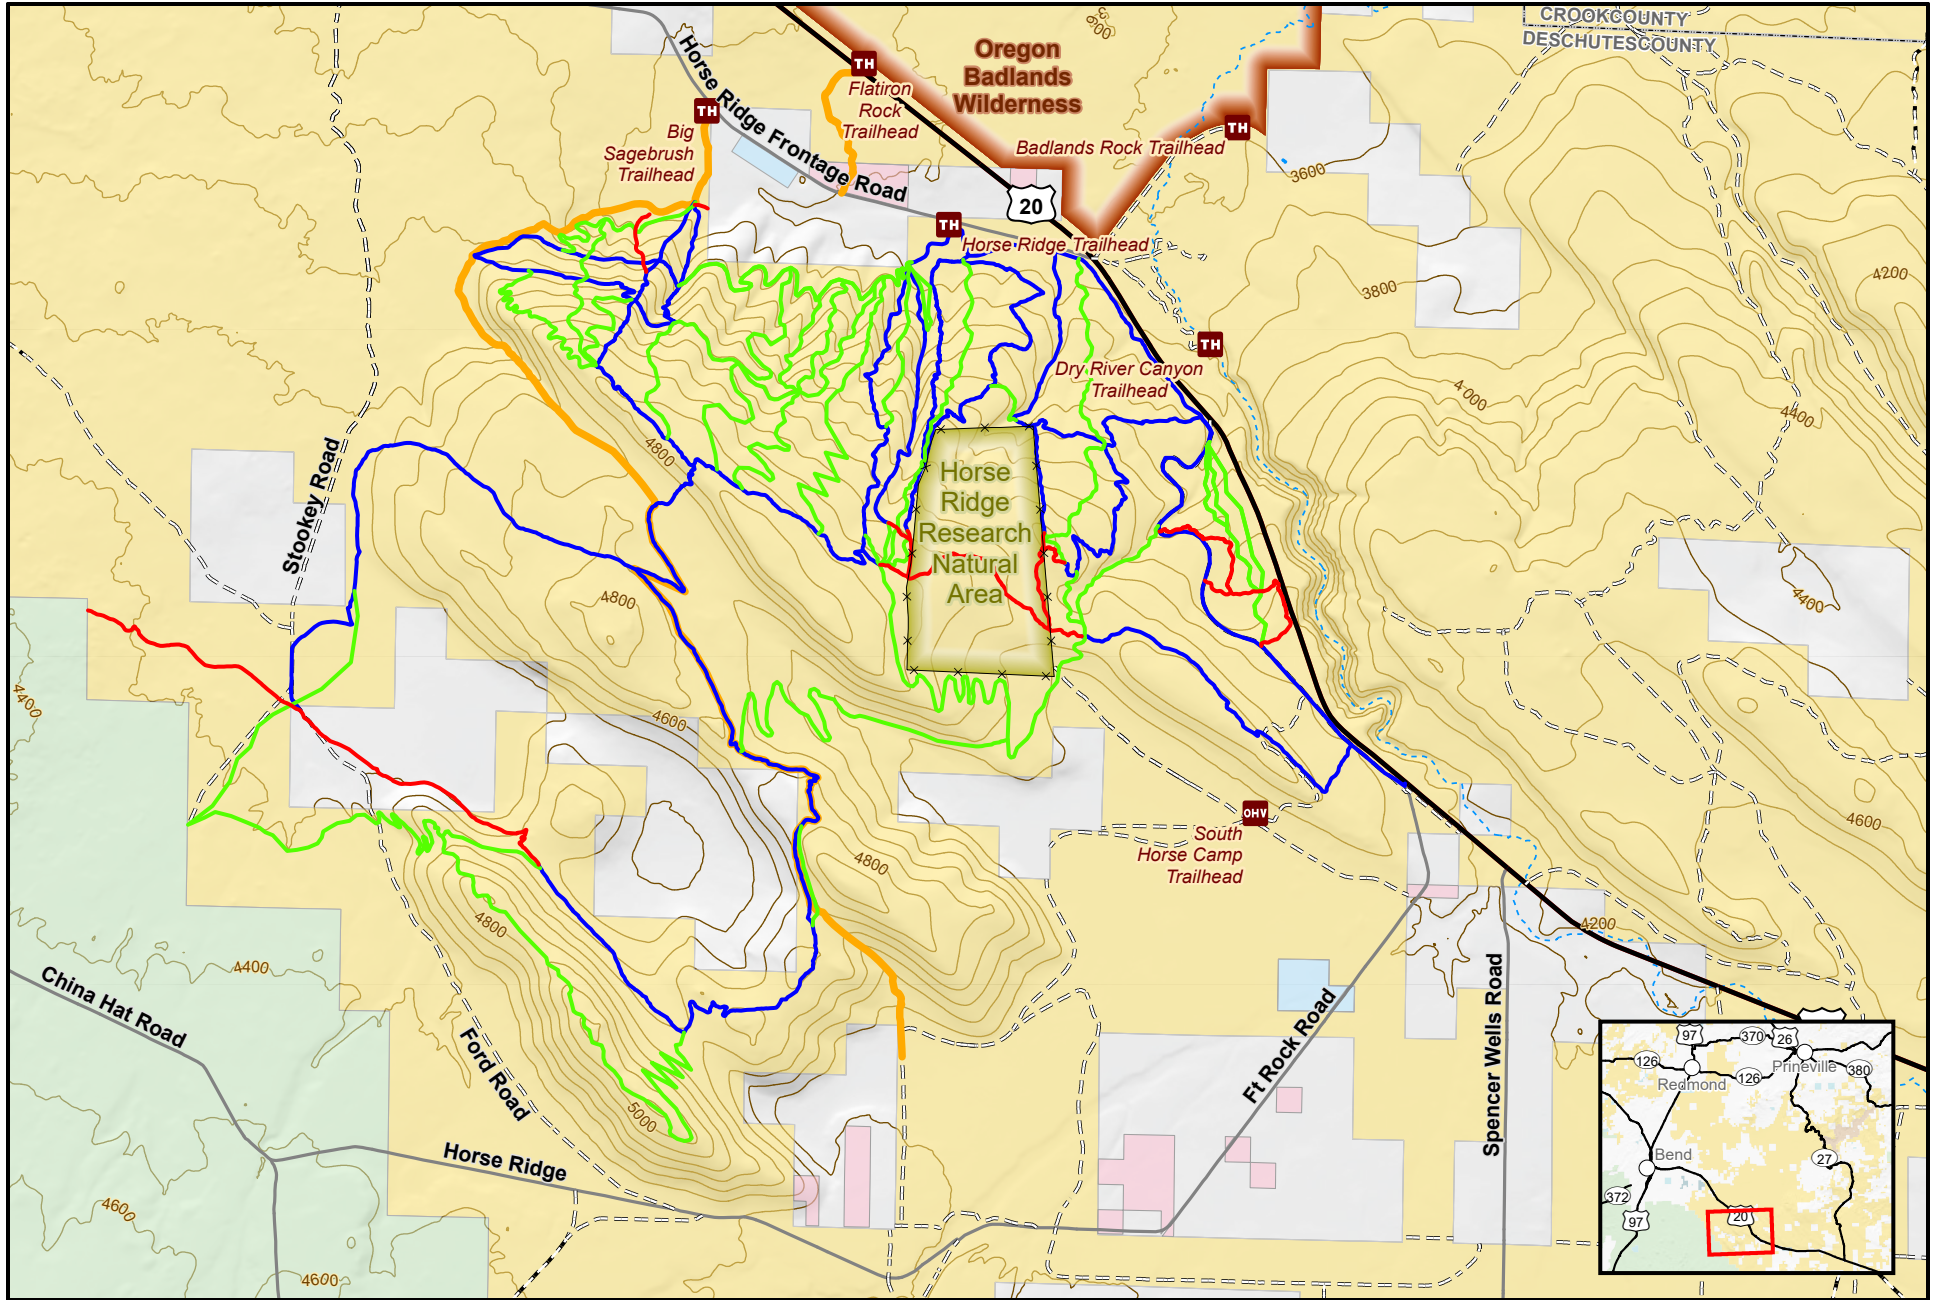

Horse Ridge Proposed Trails

1. **Legend**
2. ✕ Fence
   - Primitive Road
   - Road
3. **Trails**
4. Oregon Desert Trail
   - Existing
   - Proposed
   - Decommission
5. **Administered Lands**
6. Area of Critical Environmental Concern (No Bicycles)
   - Wilderness (No Bicycles)
   - Bureau of Land Management
   - U.S. Forest Service
   - Private/Other
   - State of Oregon
   - Deschutes County