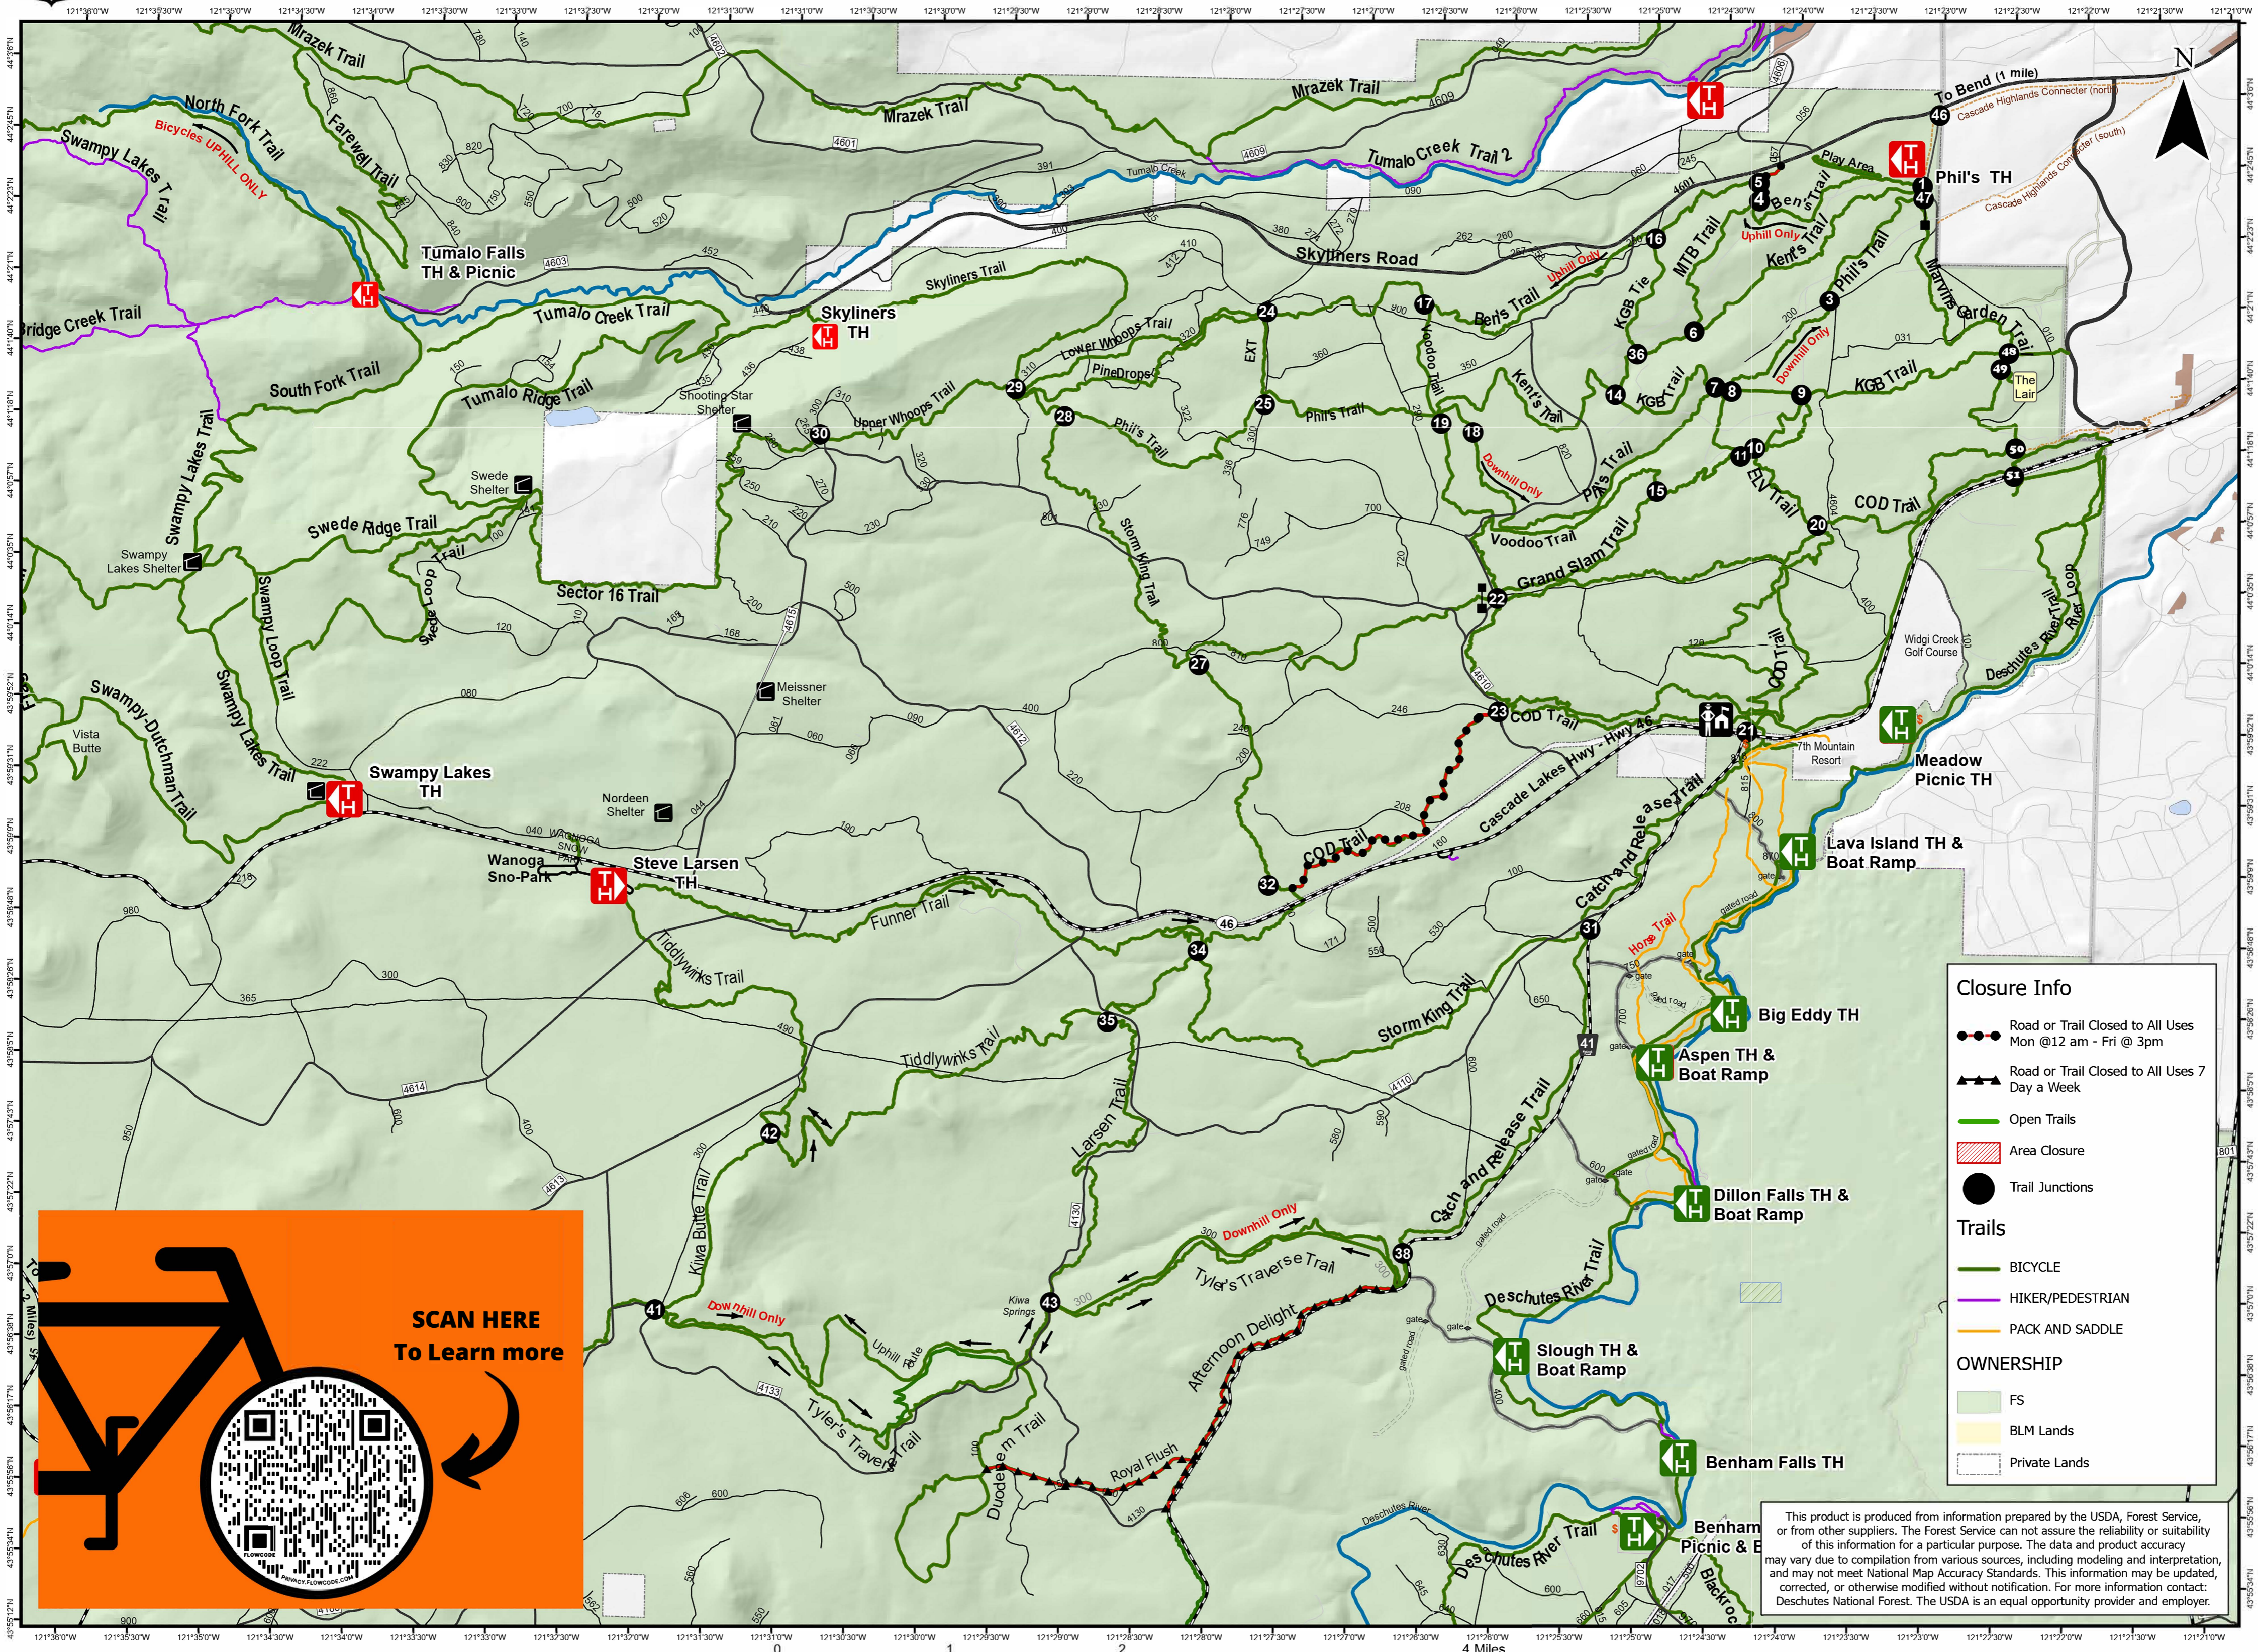

AREA, TRAIL, and ROAD CLOSURE INFORMATION

Updated 2/19/2024

Closure Info

- Road or Trail Closed to All Uses Mon @12 am - Fri @ 3pm
- Road or Trail Closed to All Uses 7 Day a Week
- Open Trails
- Area Closure
- Trail Junctions

Trails

- BICYCLE
- HIKER/PEDESTRIAN
- PACK AND SADDLE

OWNERSHIP

- FS
- BLM Lands
- Private Lands

SCAN HERE To Learn more

This product is produced from information prepared by the USDA, Forest Service, or from other suppliers. The Forest Service can not assure the reliability or suitability of this information for a particular purpose. The data and product accuracy may vary due to compilation from various sources, including modeling and interpretation, and may not meet National Map Accuracy Standards. This information may be updated, corrected, or otherwise modified without notification. For more information contact: Deschutes National Forest. The USDA is an equal opportunity provider and employer.