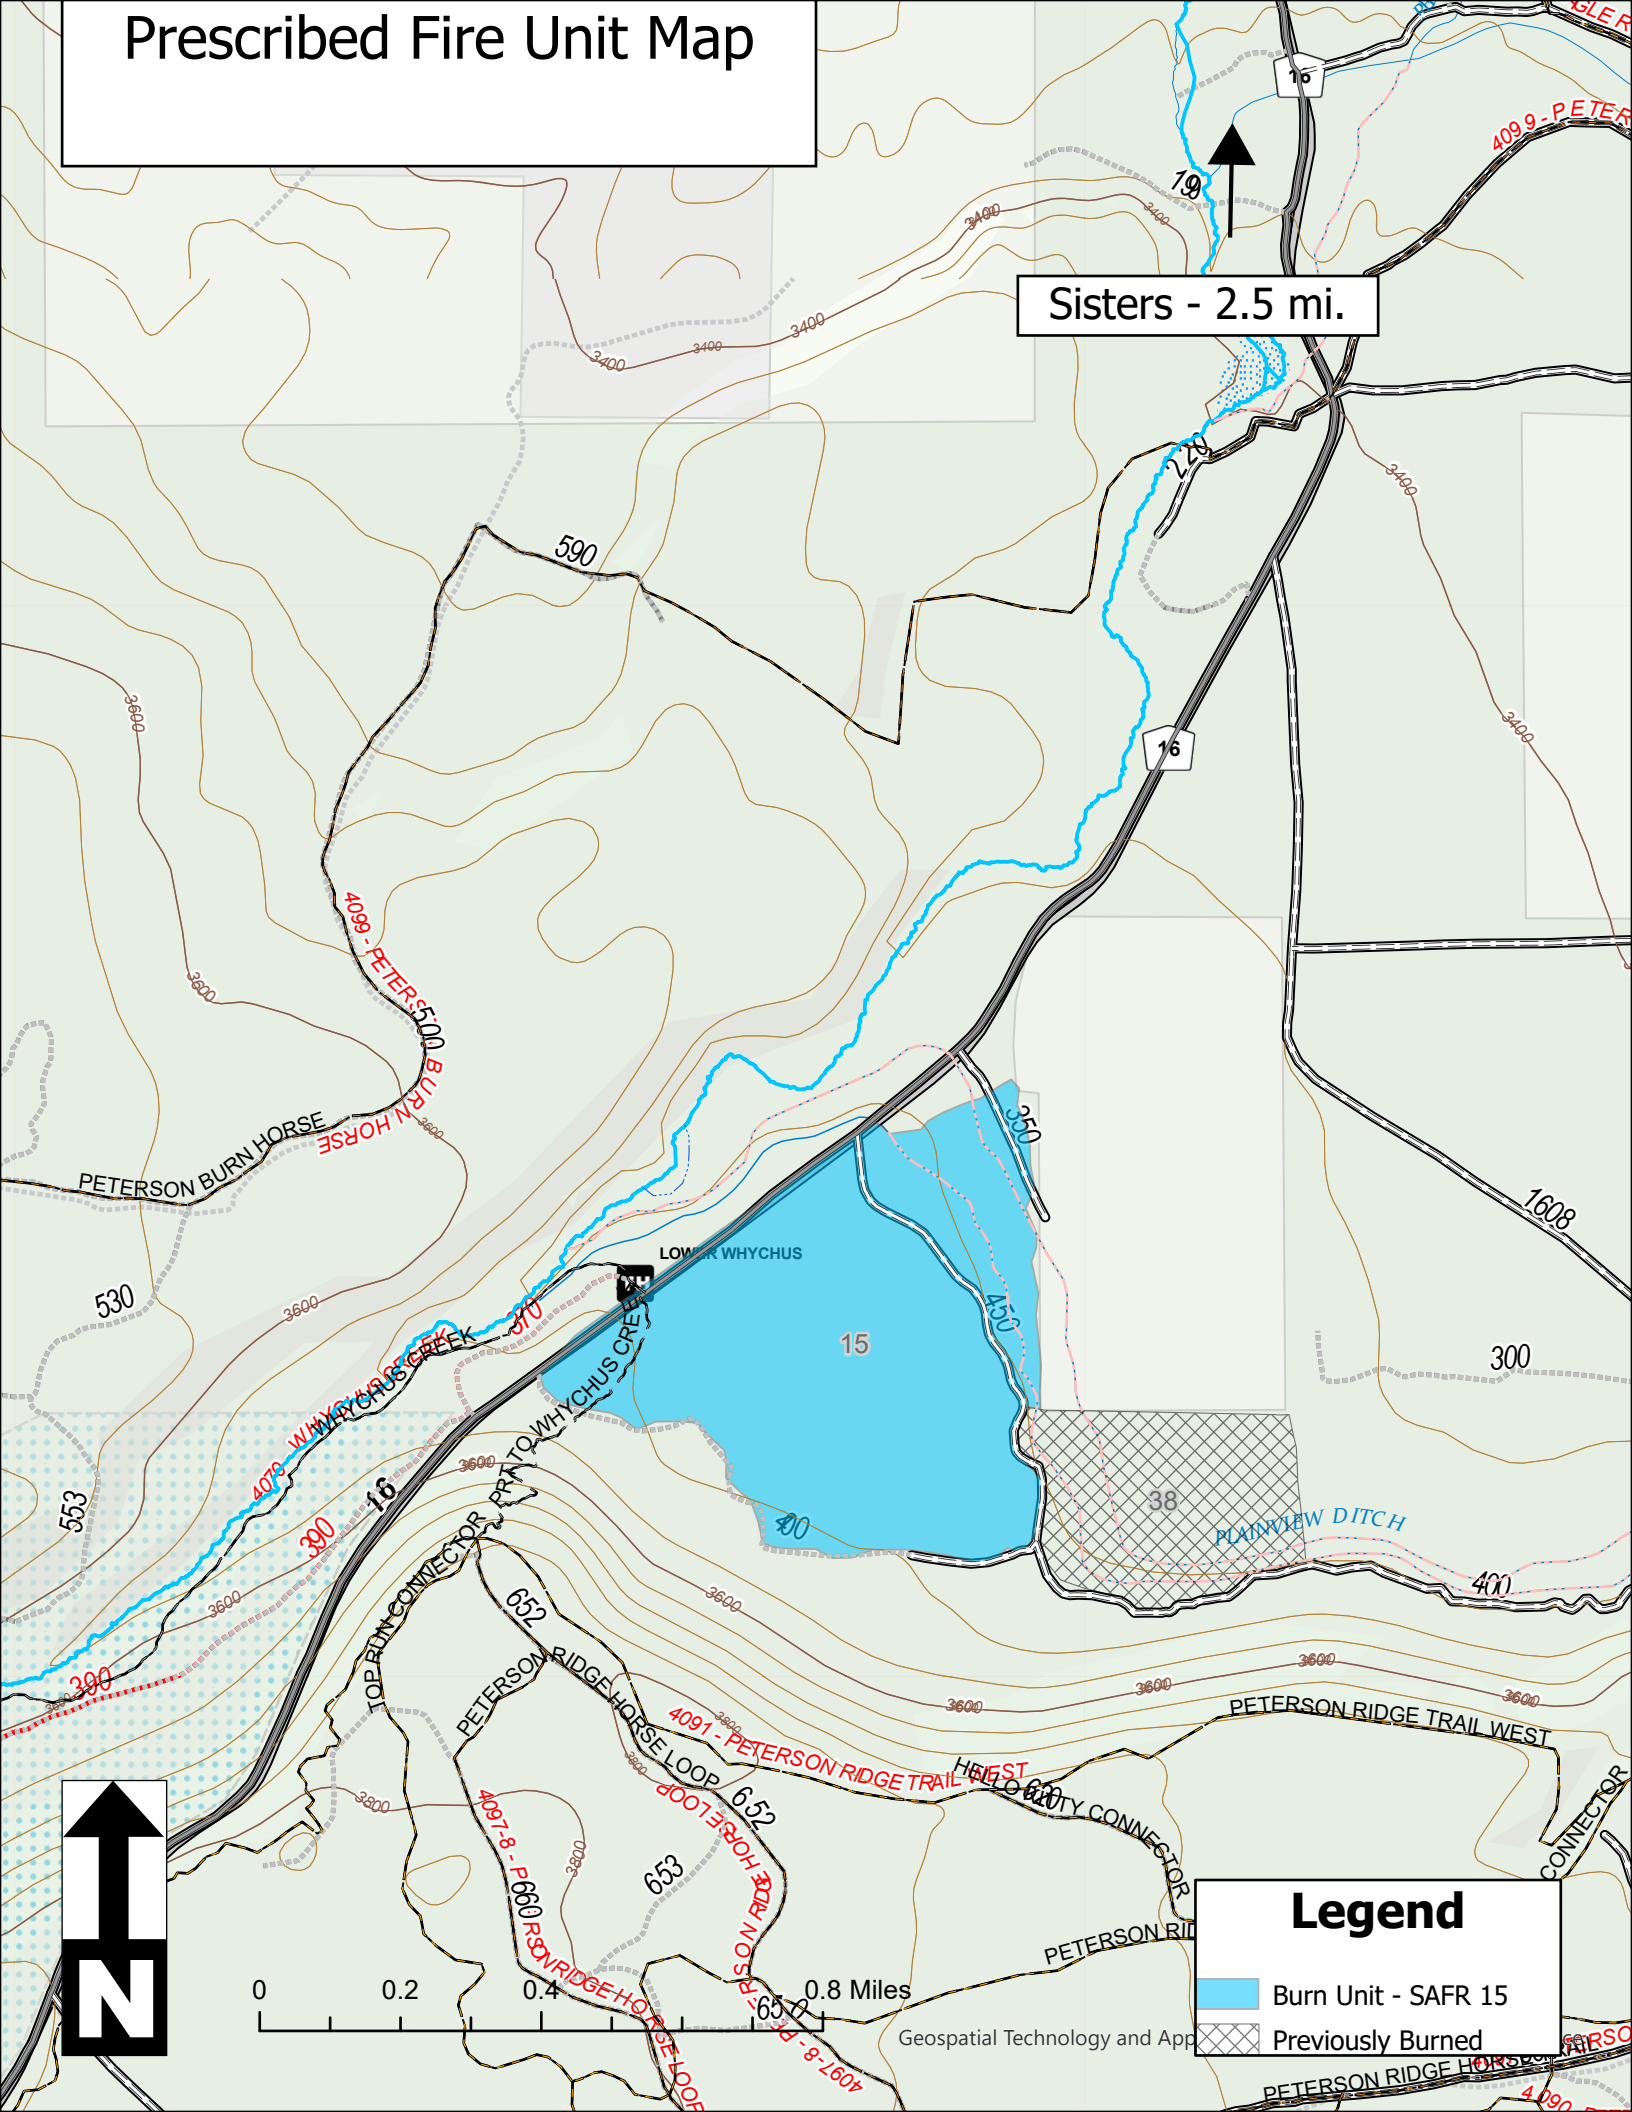

# Prescribed Fire Unit Map

Sisters - 2.5 mi.

## Legend

-  Burn Unit - SAFR 15
-  Previously Burned