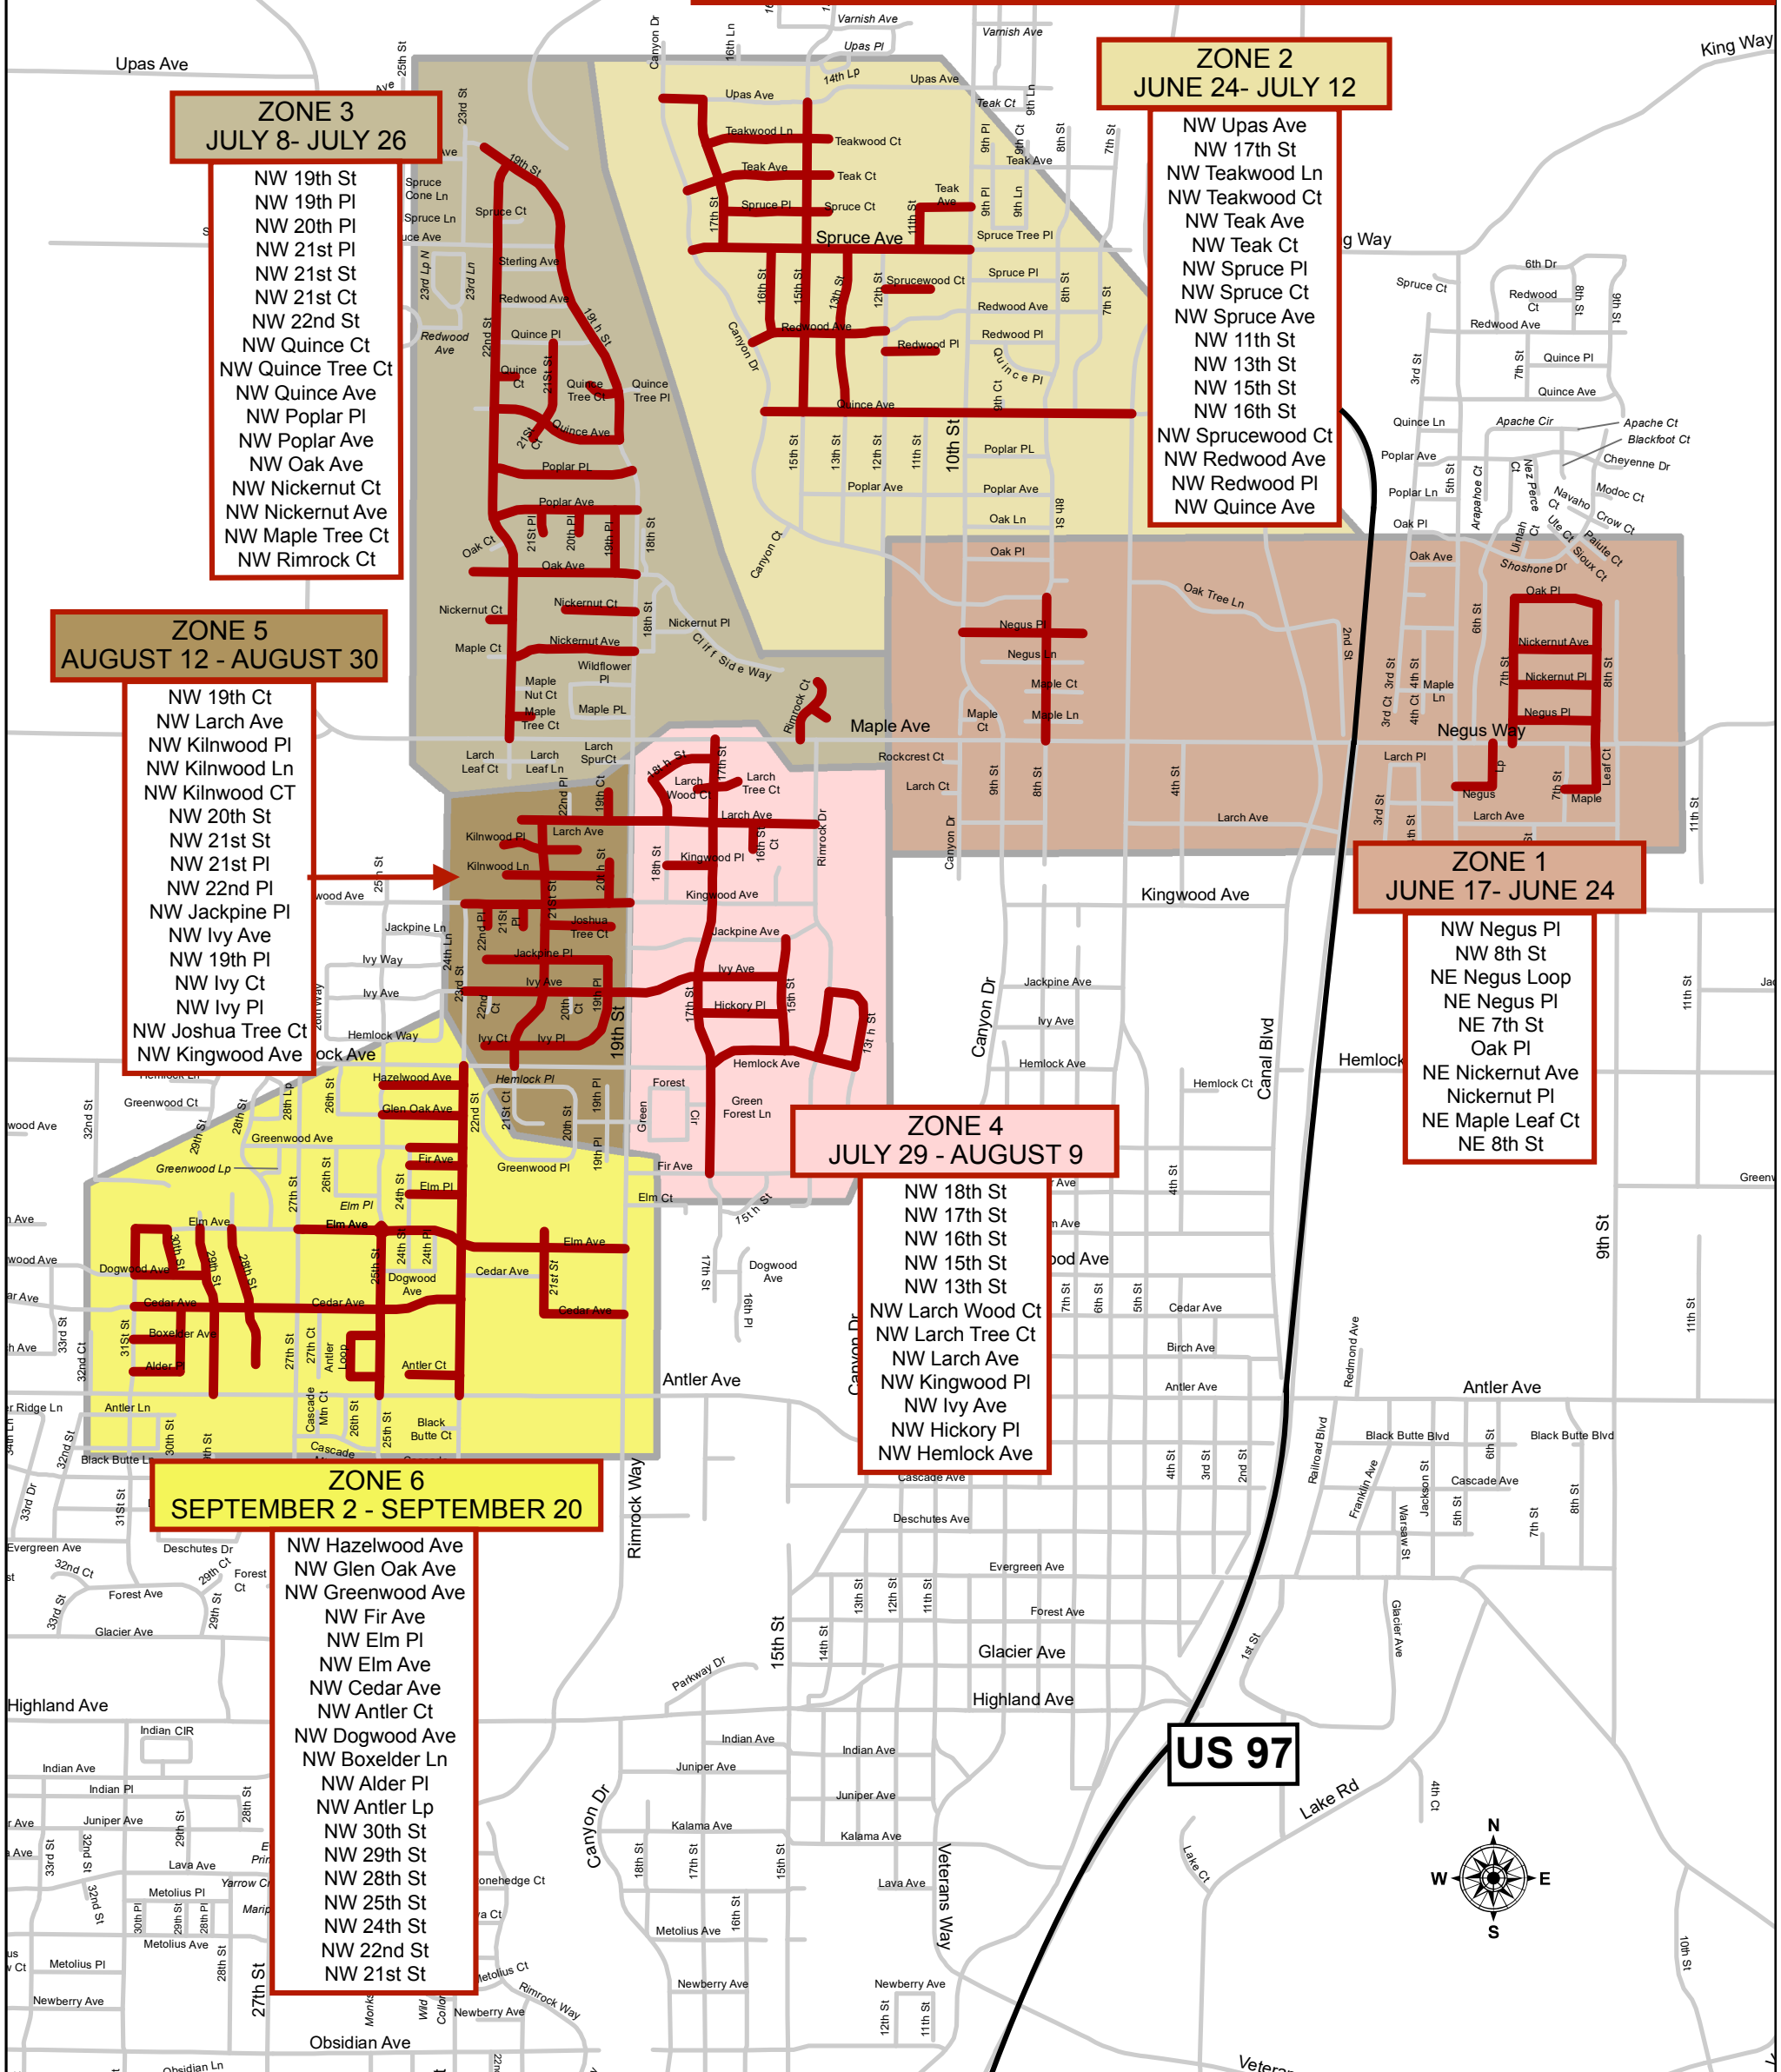

Dates may be subject to change based on progression of the project. Please check the City of Redmond Public Works website for project updates.

There will be full vehicular access during this time, however please be aware of the road crews and make sure the area has been sprayed with the de-tacking solution before driving past the crew.

**ZONE 3  
JULY 8- JULY 26**

- NW 19th St
- NW 19th Pl
- NW 20th Pl
- NW 21st Pl
- NW 21st St
- NW 21st Ct
- NW 22nd St
- NW Quince Ct
- NW Quince Tree Ct
- NW Quince Ave
- NW Poplar Pl
- NW Poplar Pl
- NW Oak Ave
- NW Nickernut Ct
- NW Nickernut Ave
- NW Maple Tree Ct
- NW Rimrock Ct

**ZONE 2  
JUNE 24- JULY 12**

- NW Upas Ave
- NW 17th St
- NW Teakwood Ln
- NW Teakwood Ct
- NW Teak Ave
- NW Teak Ct
- NW Spruce Pl
- NW Spruce Ct
- NW Spruce Ave
- NW 11th St
- NW 13th St
- NW 15th St
- NW 16th St
- NW Sprucewood Ct
- NW Redwood Ave
- NW Redwood Pl
- NW Quince Ave

**ZONE 5  
AUGUST 12 - AUGUST 30**

- NW 19th Ct
- NW Larch Ave
- NW Kilwood Pl
- NW Kilwood Ln
- NW Kilwood Ct
- NW 20th St
- NW 21st St
- NW 21st Pl
- NW 22nd Pl
- NW Jackpine Pl
- NW Ivy Ave
- NW 19th Pl
- NW Ivy Ct
- NW Ivy Pl
- NW Joshua Tree Ct
- NW Kingwood Ave