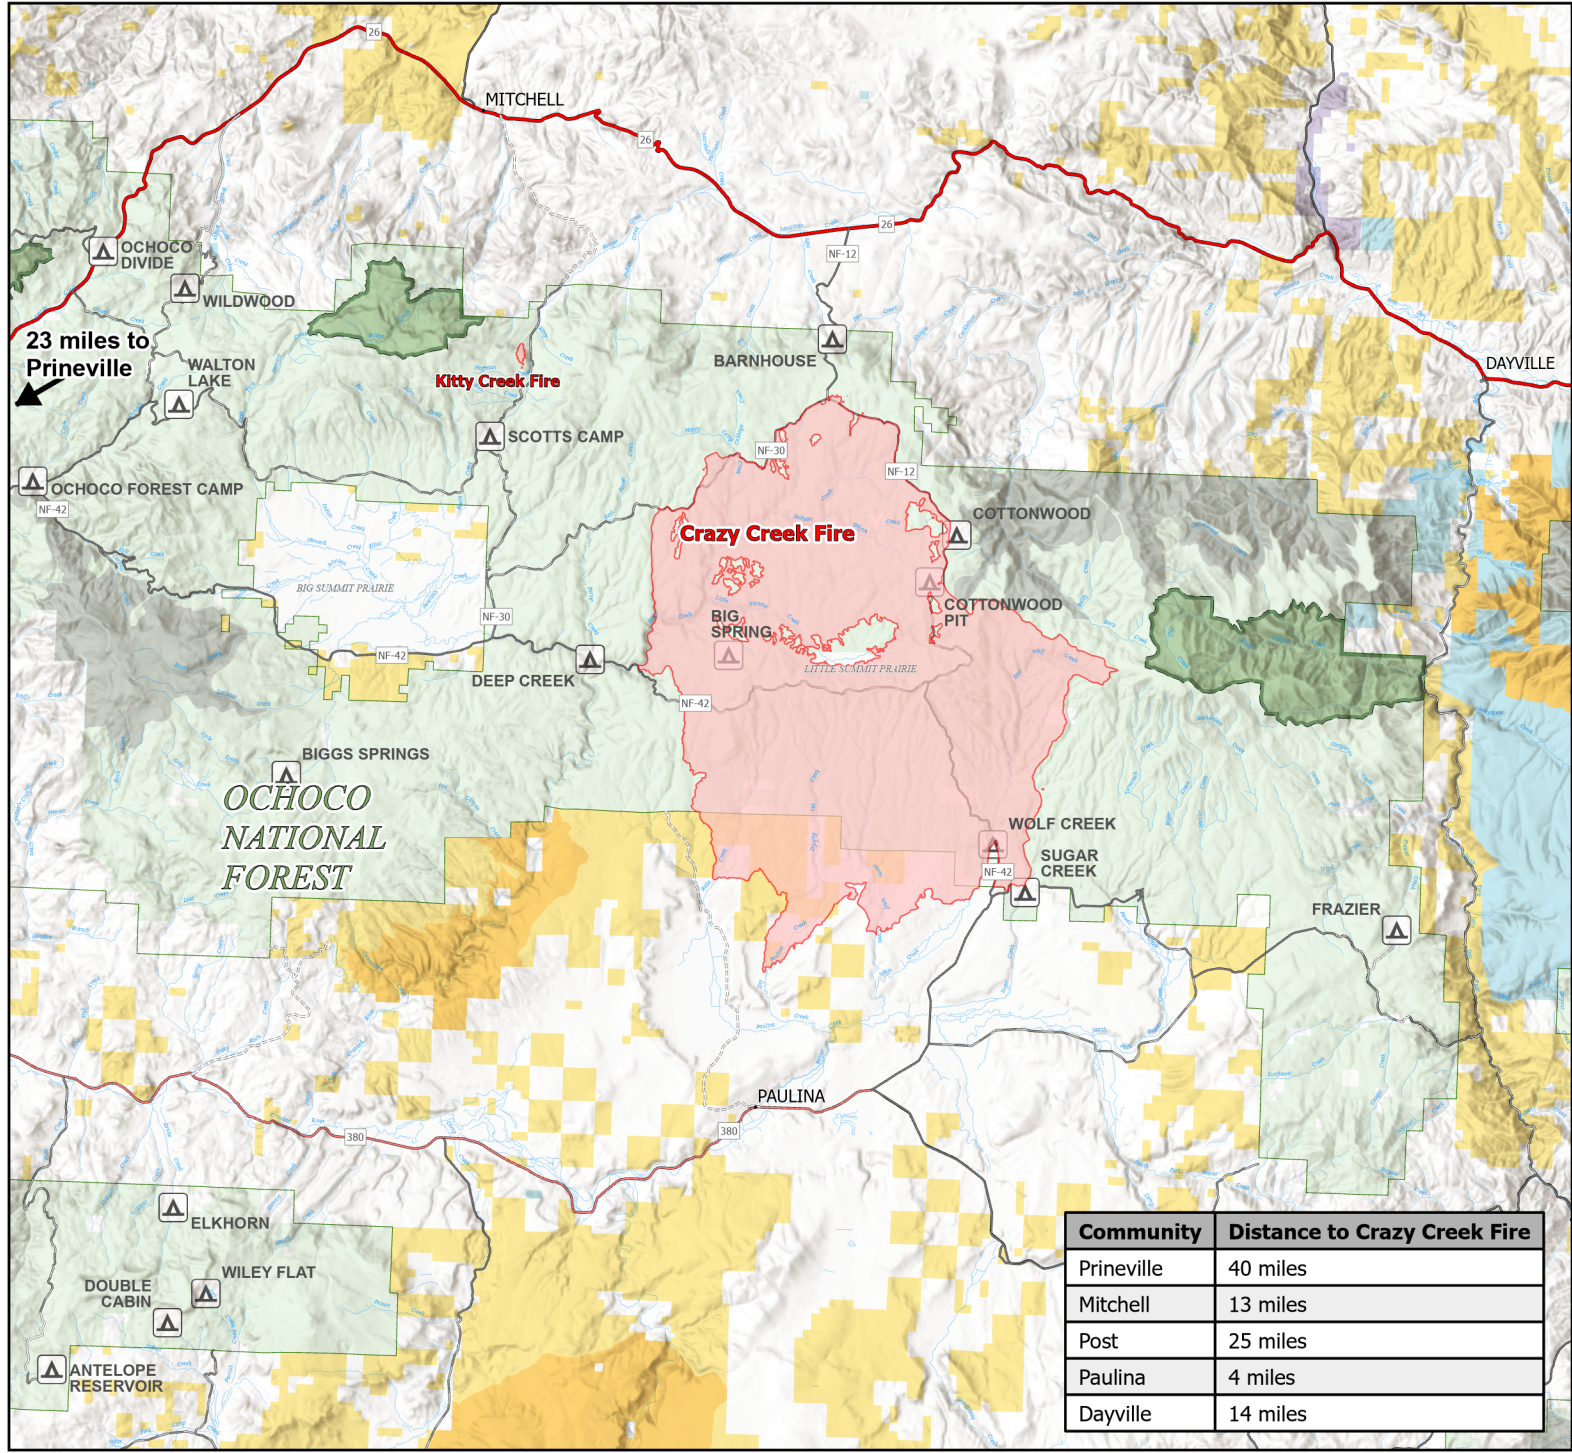

# Public Information

8/18/2024 Day  
 Crazy Creek  
 OR-OCF-000501  
 86928 acres at 8/15/2024 2139 PDT

Kitty Creek  
 OR-OCF-000498  
 73 acres at 8/12/2024 2204 PDT

-  Wildfire Daily Fire Perimeter
-  Forest Service Land
-  Administrative FS Boundary
-  FS Wilderness Boundary
-  Bureau of Land Management Lands
-  National Park Service Lands
-  State Lands
-  USFS Wilderness
-  USFS Roadless Areas
-  Bureau of Land Management WSA
-  Campground

 1:370,528 | SWIMT 5 | 8/17/2024  
 2000  
 mixed methods mixed methods  
 North American 1983 Datum, Lat/Long  
 Grid

Community	Distance to Crazy Creek Fire
Prineville	40 miles
Mitchell	13 miles
Post	25 miles
Paulina	4 miles
Dayville	14 miles