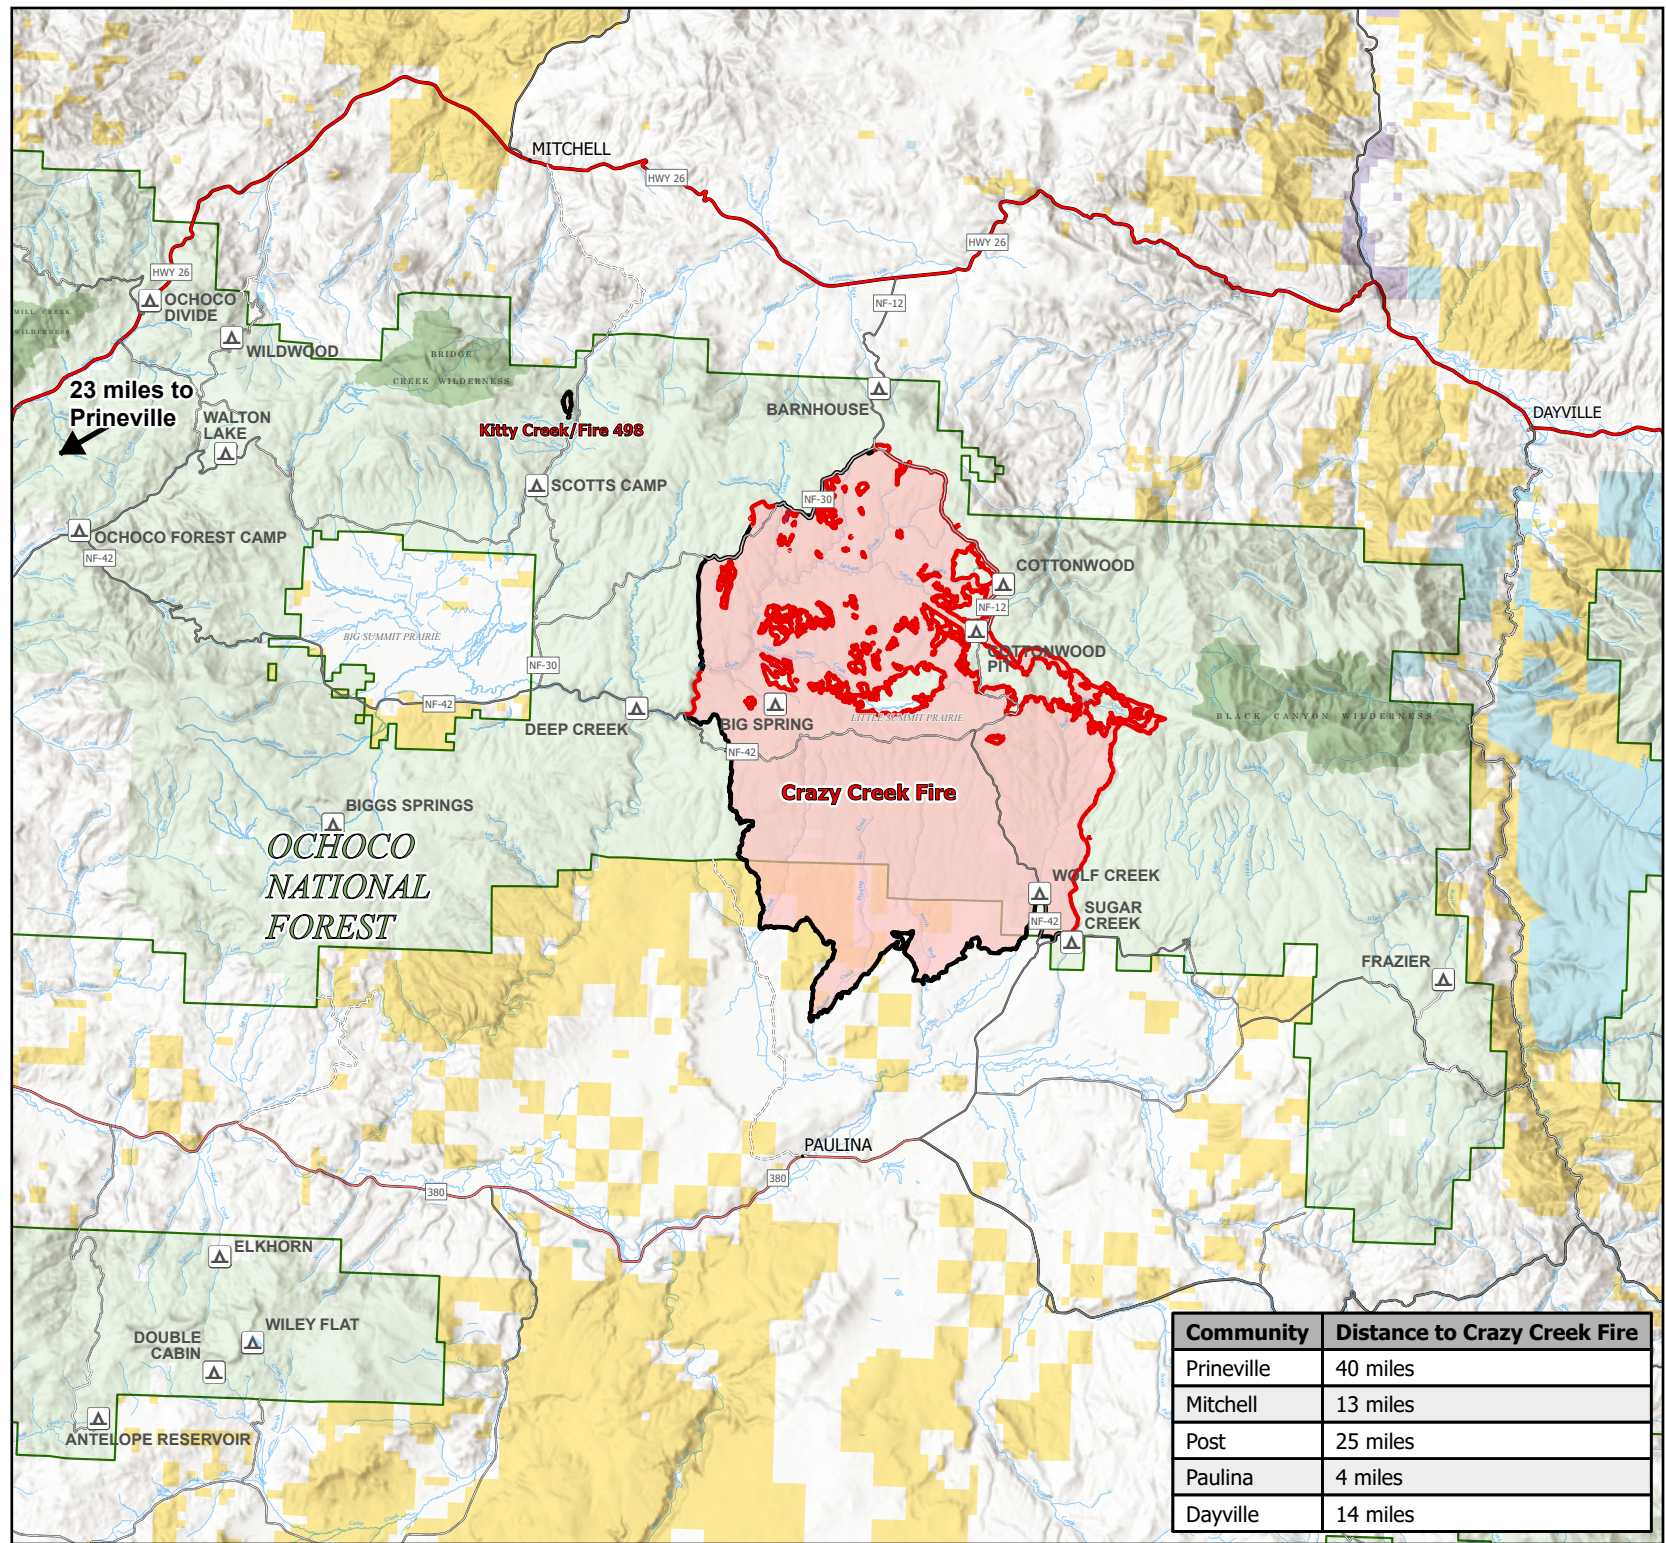

Public Information

8/11/2024 Day

Crazy Creek
OR-OCF-000501

82,279 acres at 8/9/2024 2022 PDT

Kitty Creek/Fire 498
OR-OCF-000498

73 acres at 8/9/2024 2022 PDT

▬ Crazy Creek/Kitty Creek Fires
 Contained Fire Edge
 Uncontained Fire Edge
Ownership
 National Forest Boundary
 U.S. Forest Service
 U.S. Forest Service Wilderness
 Bureau of Land Management
 National Park Service
 State of Oregon
Recreation Site
▲ Campground

8/10/2024 2130
Approximate fire perimeter
from infrared and GPS
North American 1983 Datum

Community	Distance to Crazy Creek Fire
Prineville	40 miles
Mitchell	13 miles
Post	25 miles
Paulina	4 miles
Dayville	14 miles